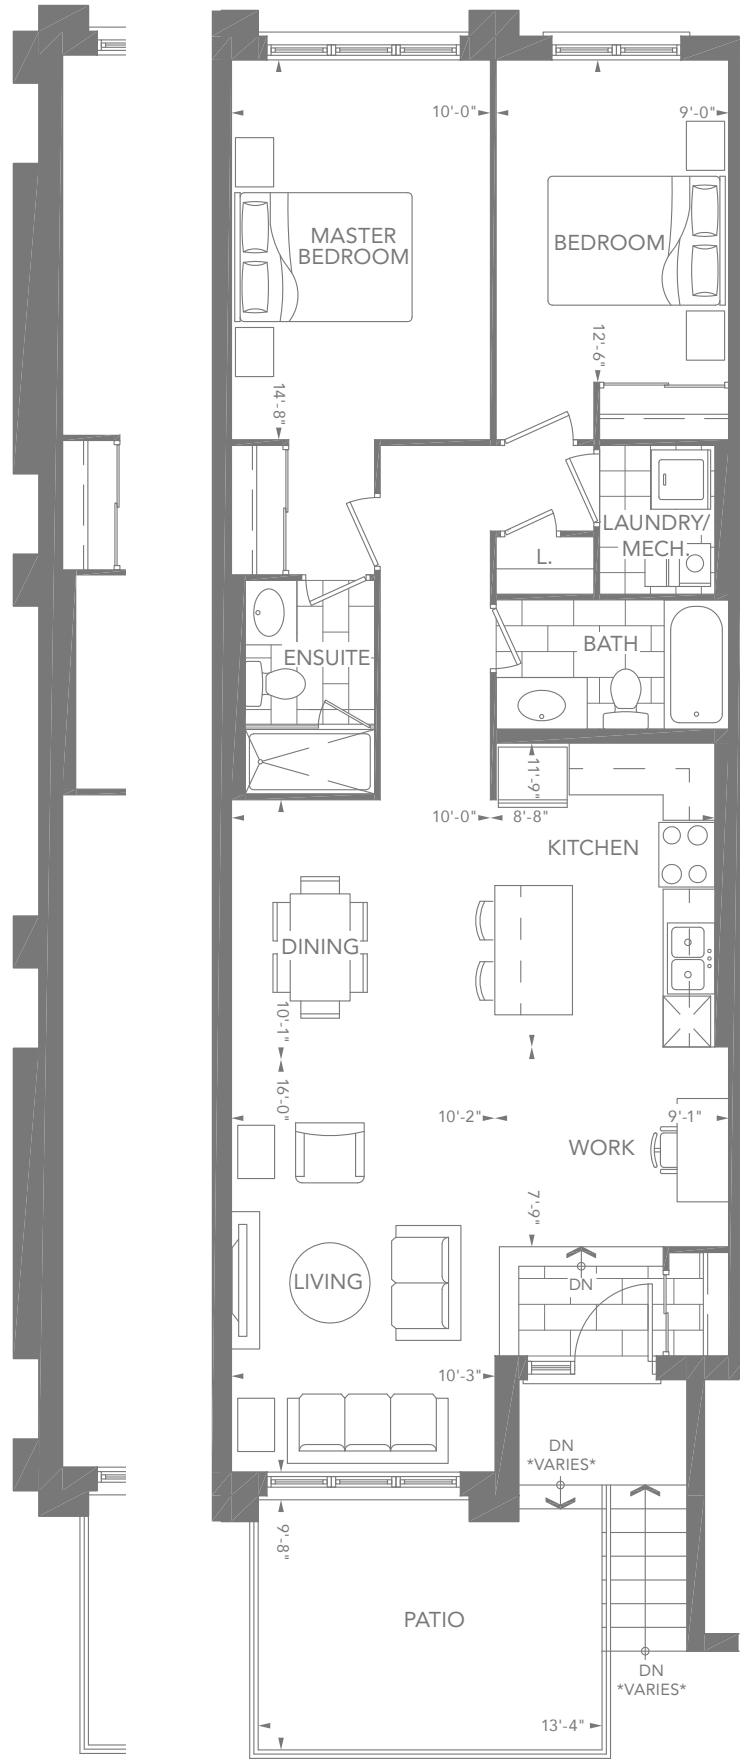

GARDEN FLAT

S1 | S1-E

2 BEDROOM + WORK

1,099-1,159 SQ.FT.

127 SQ.FT. PATIO

S1-E

LOWER LEVEL